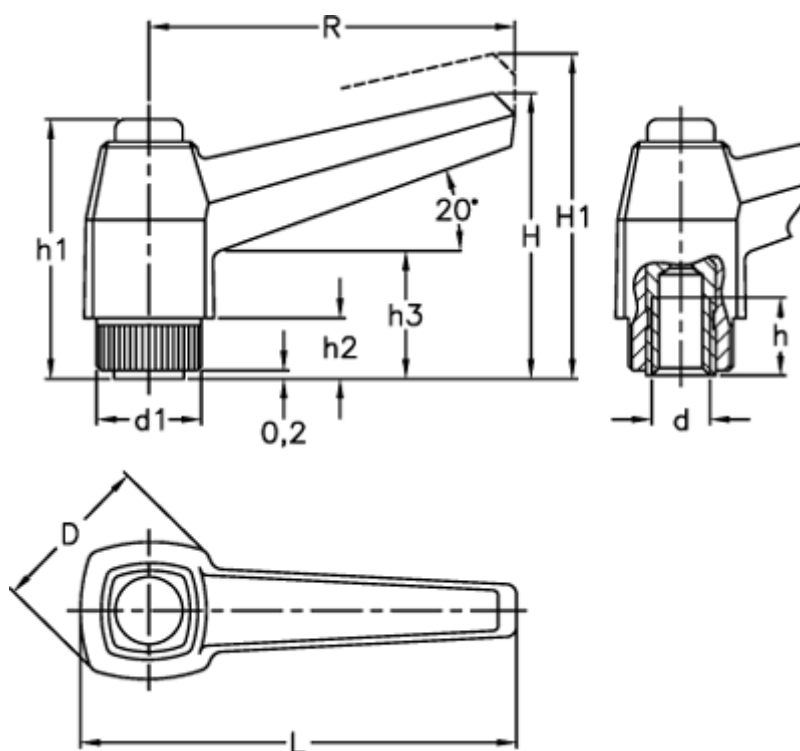

Data Sheet

Article number: 2303141191
Description: E+G Adjustable handle
MRX.40 S-M6-INOX

Measures

D	= 18	h3	= 14
d1	= 12	L	= 50
d 6H	= M6	Number of teeth	= 18
h	= 10	R	= 42
H	= 32		
h1	= 29		
H1	= 35.5		
h2	= 6		